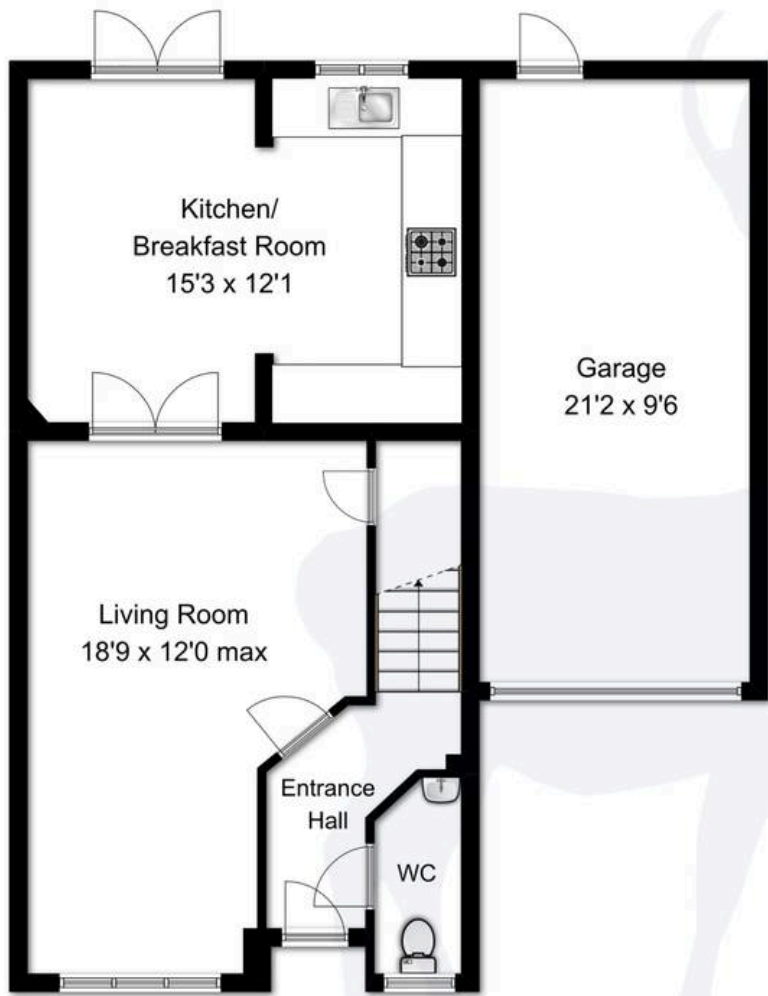

COLE'S
ESTATE AGENTS

COLE'S
ESTATE AGENTS

est Row

£1,950 pcm

You can include any text here. The text can be modified upon generating your brochure.

Ground Floor

First Floor

COLE'S ESTATE AGENTS
Ref 10000

This plan is for layout guidance only.
Not drawn to scale, unless stated.
Windows and door openings are
approximate.
Whilst every care is taken in the
preparation of this plan, please check
all dimensions, shapes and compass
bearings before making any decisions
reliant upon them.